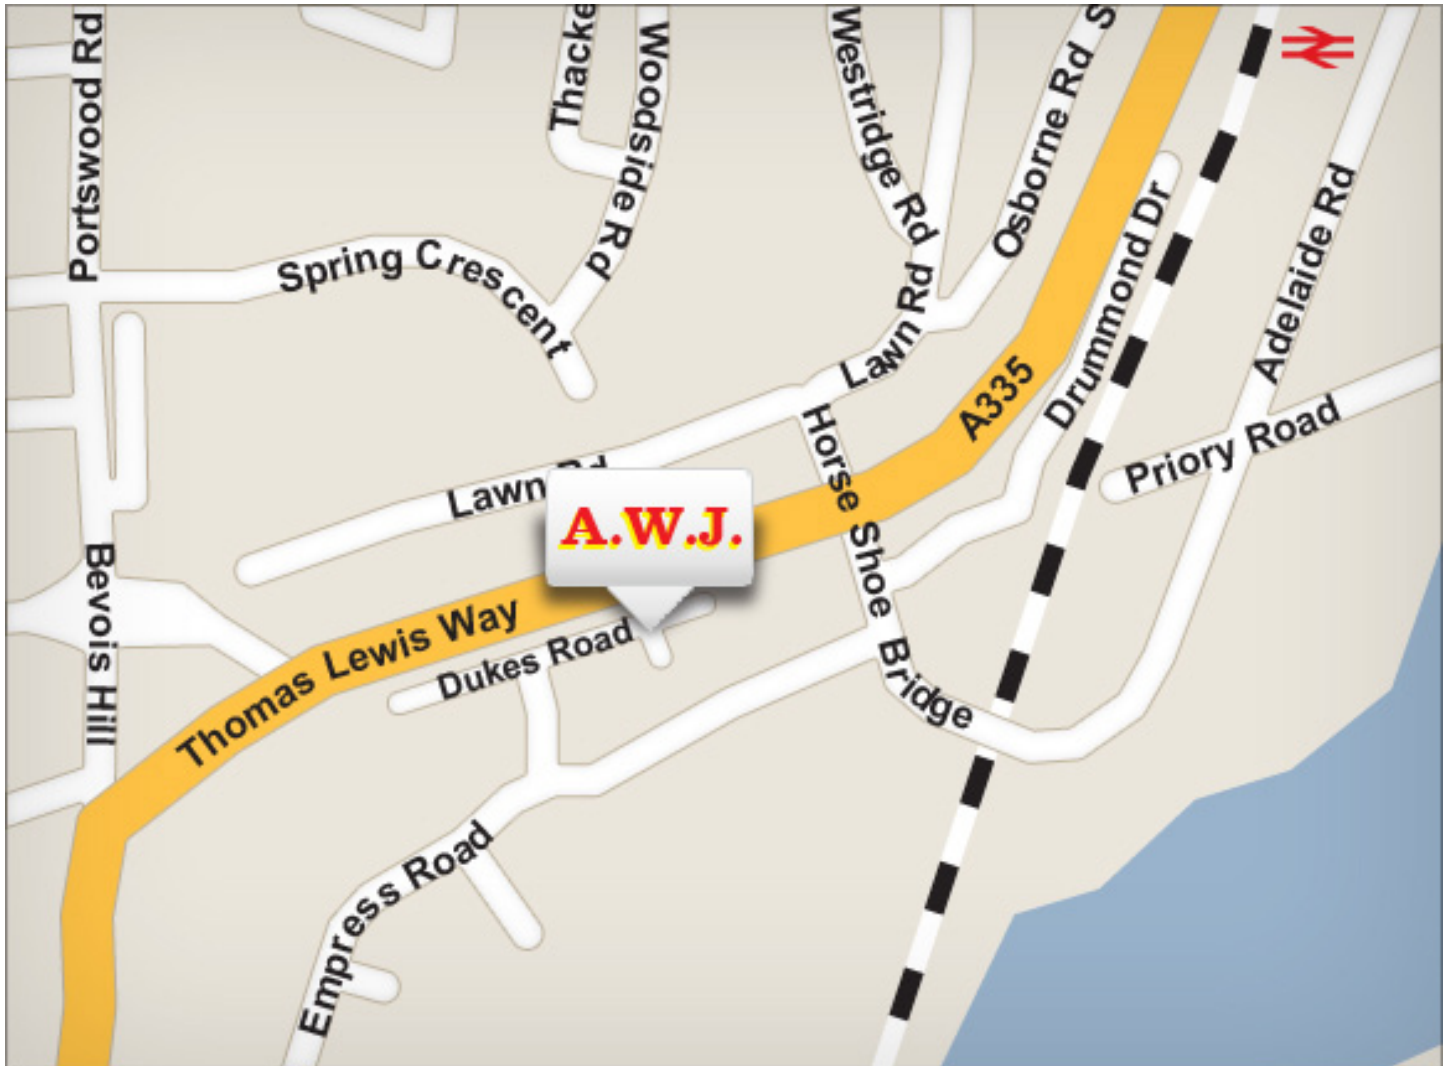

A.W. JEFFREYS
(Southampton) Ltd.

91-97 Dukes Road,
Bevois Valley,
Southampton,
SO14 0ST.

T (023) 8055 7724
F (023) 8067 1345
E awj@awjeffreys.co.uk

FROM M27 (JUNCTION 5, WESTBOUND)

- At junction 5, take the A335 exit to Southampton/Eastleigh
- At the roundabout, take the 1st exit onto Stoneham Way/A335 heading to Southampton/Swaythling
- At traffic lights continue straight on (A335, Thomas Lewis Way)
- At traffic lights turn left onto A335, Thomas Lewis Way
- At traffic lights continue straight on (A335, Thomas Lewis Way)
- Turn left at traffic lights on to Horse Shoe Bridge
- Turn right on to Empress Road
- Take the first right on to Dukes Road and at the T junction turn right. A.W. Jeffreys is located on the right

FROM SOUTHAMPTON CENTRAL TRAIN STATION

- Exit the station on to Southbrook Road/ Blechynden Terrace
- Take Wyndham Place
- Turn right on to Commercial Road
- At traffic lights turn left on to Cumberland Place/A3024
- Continue on the A3024
- At the roundabout, take the 2nd exit on to Charlotte Place/A335
- At traffic lights bear left on to St. Mary's Road/A335
- At traffic lights turn right on to Onslow Road/A335
- Continue straight on to Bevois Valley Road
- At traffic lights turn right on to Thomas Lewis Way/ A335
- At traffic lights turn right on to Thomas Lewis Way/ A335
- At traffic lights turn right on to Horse Shoe Bridge
- Turn right on to Empress Road
- Take the first right on to Dukes Road and at the T junction turn right. A.W. Jeffreys is located on the right